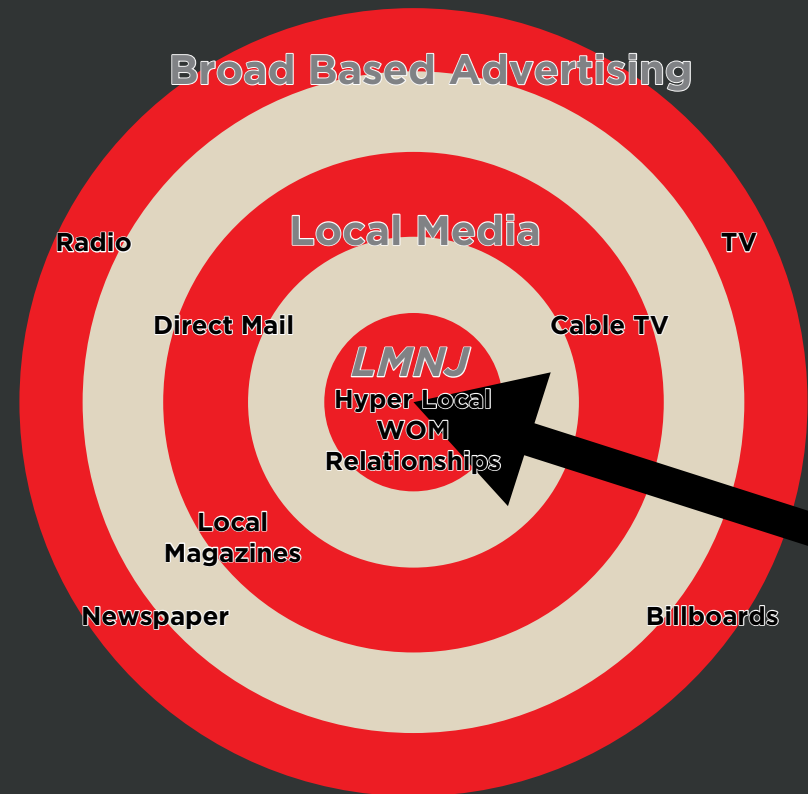

REASON #1

We Operate Differently From Any Other Form Of Advertising

- User-generated content similar to Facebook
- Consistent with how businesses are rethinking their advertising strategies
- Local communities represent your target market
- Our engagement with the residents is unique among all forms of advertising